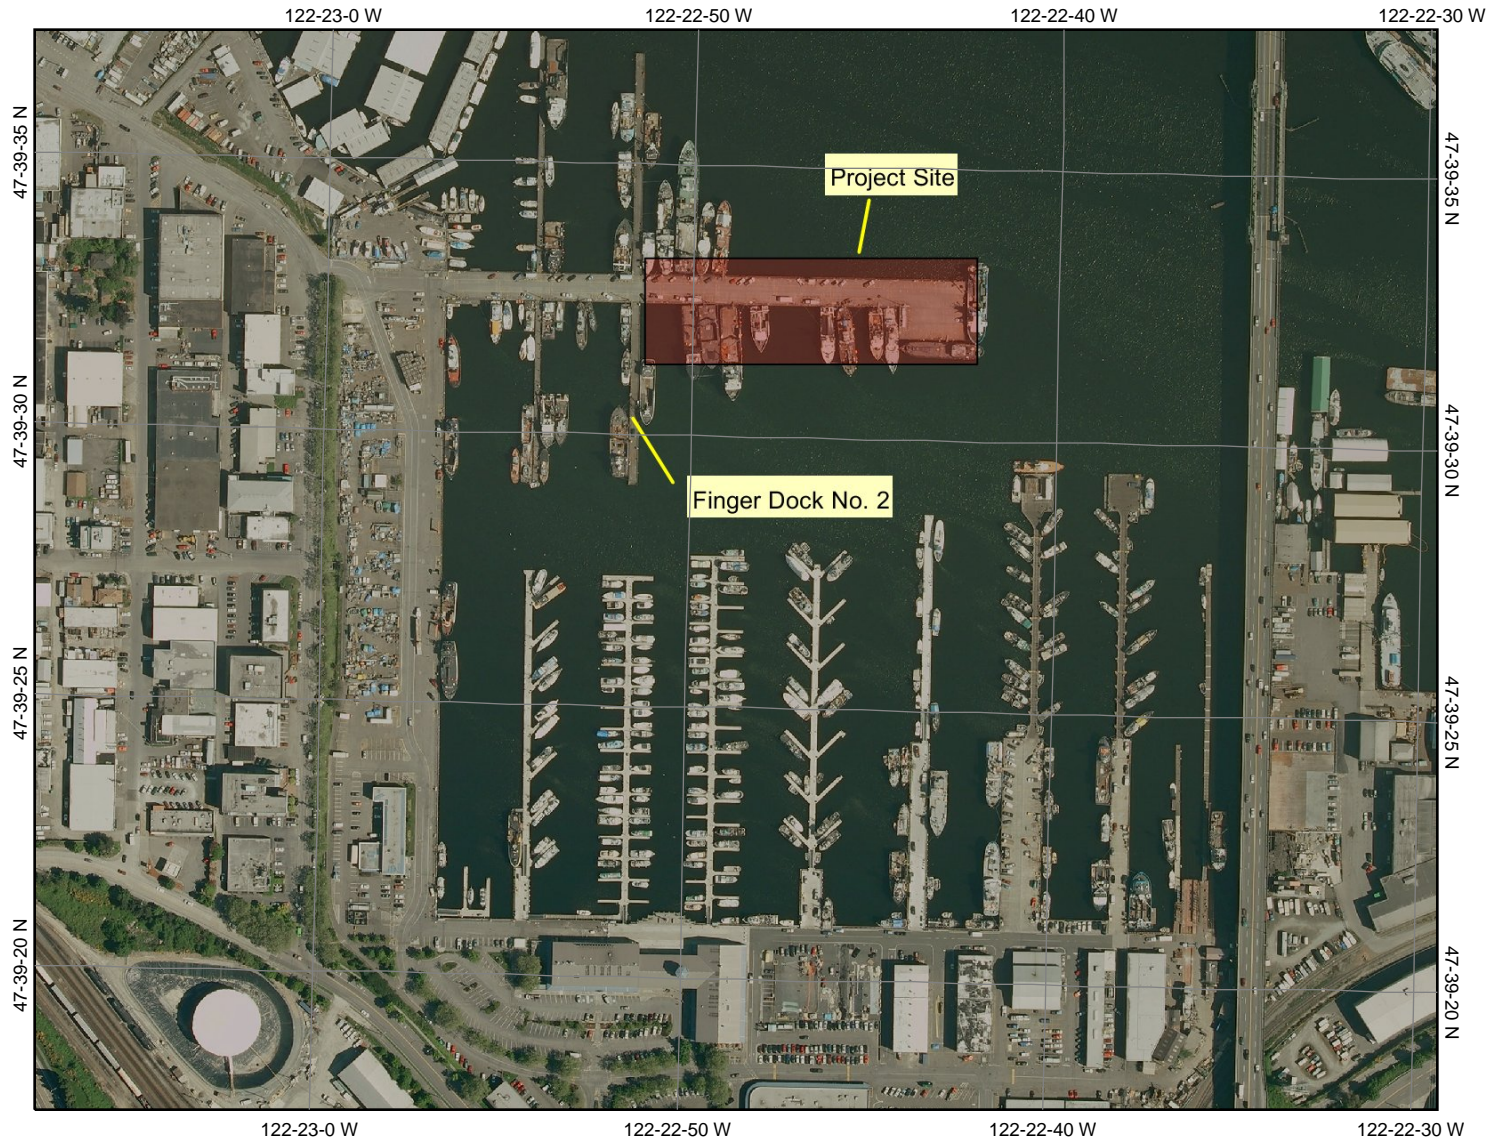

Fishermen's Terminal, Northwest Dock, East Section

Legend

2009 12-inch Color

0 125 250 375 m.

Map center: 47° 39' 27.5" N, 122° 22' 48.6" W

Scale: 1:4,305

This map is a user generated static output from an Internet mapping site and is for general reference only. Data layers that appear on this map may or may not be accurate, current, or otherwise reliable. THIS MAP IS NOT TO BE USED FOR NAVIGATION.